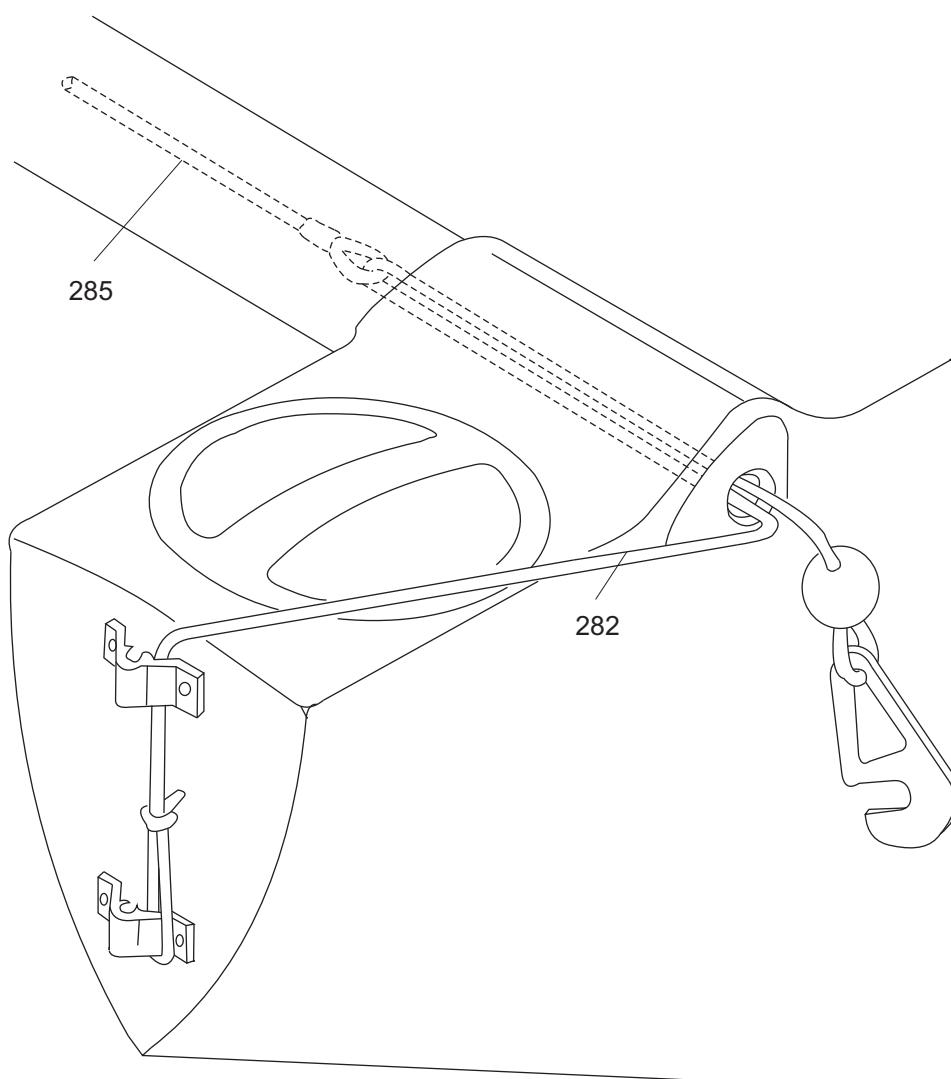

# TOPCAT® K3

Drw.No.280

## Measurement

**ITCA** *International Topcat  
Class Association*

Stand:01.01.2013

282	Leine	4,0	∅
	Rope	4,0	∅
285	Gummi	5,0	∅ +1,0
	Shockcord	5,0	∅ +1,0