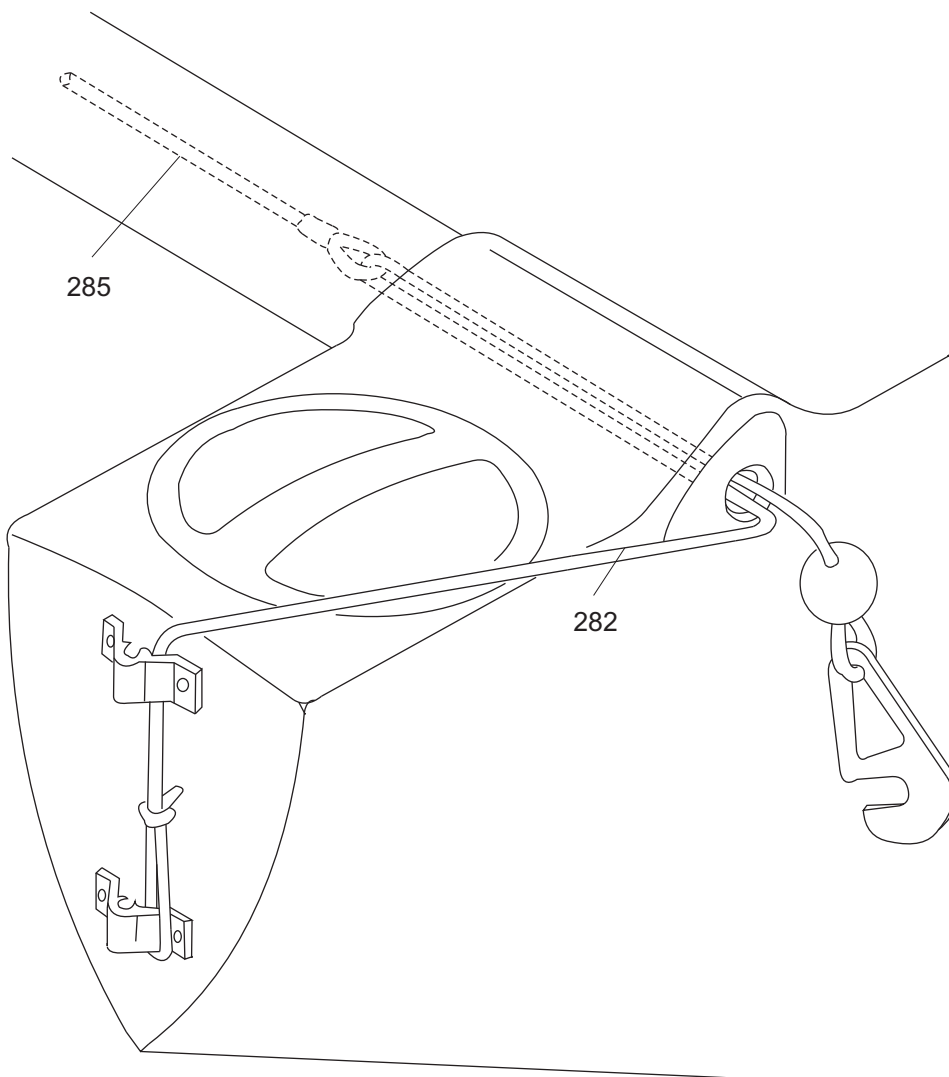

TOPCAT® K2

Drw.No.280

Measurement

ITCA International Topcat
Class Association

Stand:01.01.2013

282	Leine	4,0	∅
	Rope	4,0	∅
285	Gummi	5,0	∅ +1,0
	Shockcord	5,0	∅ +1,0