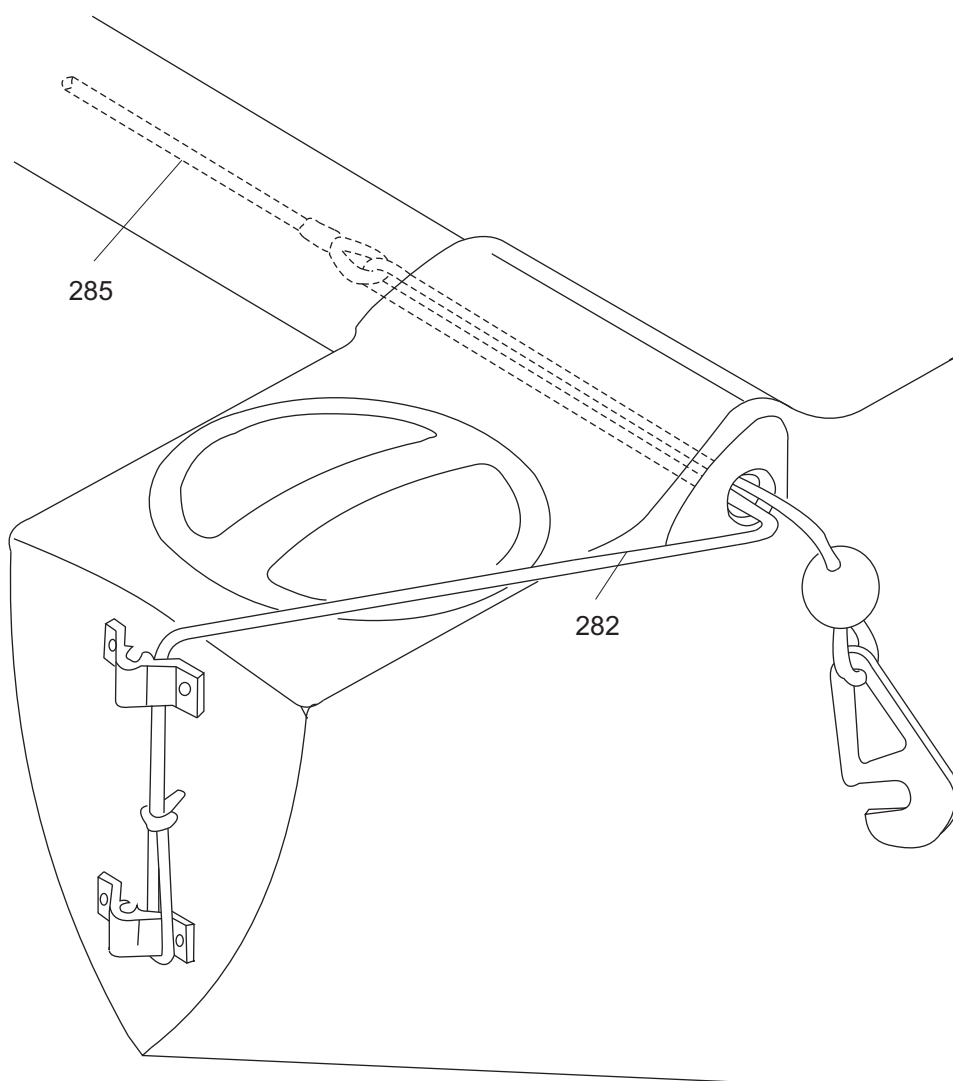

TOPCAT® K1

Drw.No.280

Measurement

ITCA *International Topcat
Class Association*

Stand:01.01.2013

282	Leine	4,0	∅
	Rope	4,0	∅
285	Gummi	5,0	∅ +1,0
	Shockcord	5,0	∅ +1,0